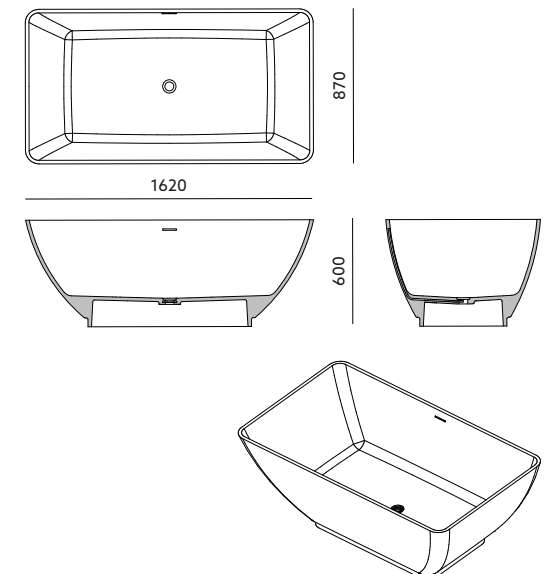

### PRODUCT CODE: OSSO-BF

**DIMENSIONS:** 1620mm / 870mm / 600mm

**WEIGHT:** 166kg

**MATERIAL:** artificial stone

**COLOR:** white

**SURFACE:** matte / shiny

## DRAWING