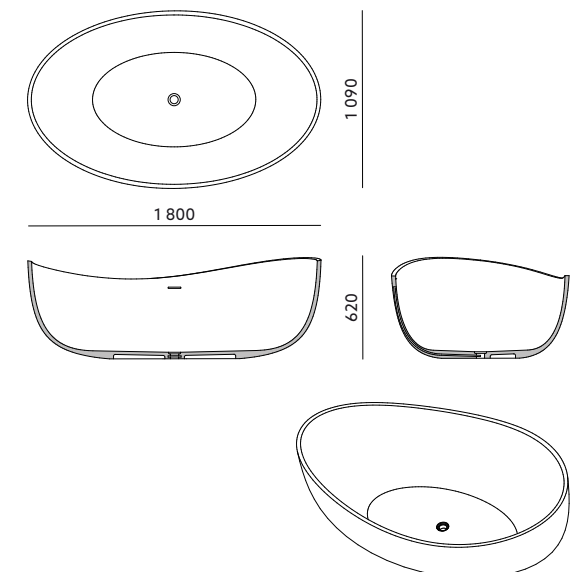

PARAMETERS

PRODUCT CODE: OCEAN-BF

DIMENSIONS: 1 800mm / 1 090mm / 620mm

WEIGHT: 160kg

MATERIAL: artificial stone

COLOR: white

SURFACE: matte / shiny

DRAWING