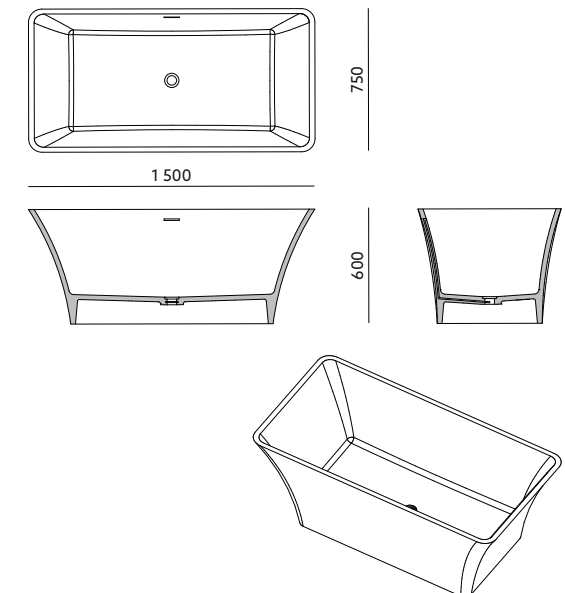

PARAMETERS

PRODUCT CODE: DIVO-BF

DIMENSIONS: 1500mm / 750mm / 600mm

WEIGHT: 150kg

MATERIAL: artificial stone

COLOR: white

SURFACE: matte / shiny

DRAWING