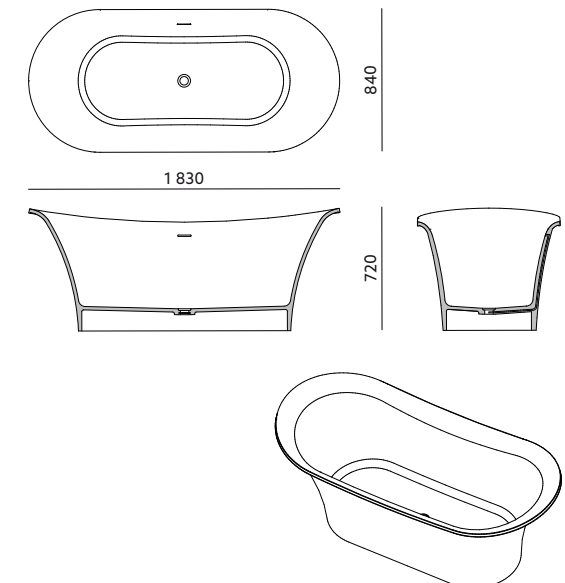

# CANNA

Modern design with smooth shaped sides and extended backrest which gives full support of the head. Thanks to the perfect shape of bathtubs from the CANNA edition you will experience comfort feeling and you will feel like in a luxury Spa.

## PARAMETERS

**PRODUCT CODE: CANNA-BF-02**

**DIMENSIONS:** 1 830mm / 840mm / 720mm

**WEIGHT:** 140kg

**MATERIAL:** artificial stone

**COLOR:** white

**SURFACE:** matte / shiny

## DRAWING